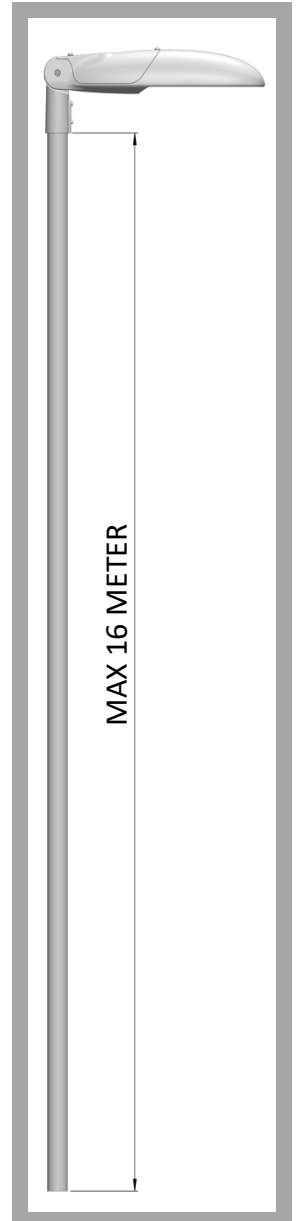

Innolumis

Maxi-Nicole

INSTALLATION MANUAL

INSTALLATIEHANDLEIDING
INSTRUCTIONS DE MONTAGE
MONTAGEANLEITUNG
ISTRUZIONI DI MONTAGGIO
INSTRUCCIONES DE MONTAJE

CAUTION, RISK OF
ELECTRIC SHOCK

IEC EN60598	IP66 IP67	IK08	220-240VAC 50-60Hz					
-----------------------	----------------------------	-------------	-----------------------	--	--	--	--	--

**USE CORRECTLY RATED POWERCORD, ACCORDING TO LOCAL LEGISLATION
ALWAYS USE FERRULES WHEN CONNECTING THE POWERCORD TO THE LUMINAIRE
CHECK MARKINGS ON POWERENTRY CONNECTOR WHEN CONNECTING THE POWERCORD**

**PLEASE MAKE SURE TO LUBRICATE ALL NUTS/BOLTS WITH AN APPROPRIATE GREASE OR
LUBRICATION. SUGGESTION: KROON OIL CERAMIC GREASE.**

**THE LIGHT SOURCE CONTAINED IN THIS LUMINAIRE SHALL ONLY BE REPLACED BY THE
MANUFACTURER OR HIS SERVICE AGENT OR A SIMILAR QUALIFIED PERSON.**