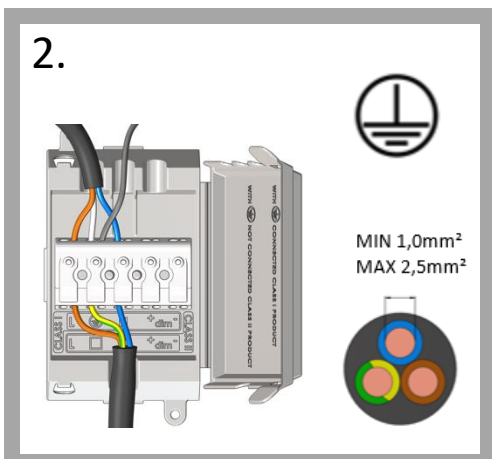

Innolumis

Maxi-Nicole

INSTALLATION MANUAL

INSTALLATIEHANDLEIDING
INSTRUCTIONS DE MONTAGE
MONTAGEANLEITUNG
ISTRUZIONI DI MONTAGGIO
INSTRUCCIONES DE MONTAJE

CAUTION, RISK OF
ELECTRIC SHOCK

IEC EN60598	IP66 IP67	IK08	220-240VAC 50-60Hz					
-----------------------	----------------------------	-------------	-----------------------	--	--	--	--	--

**USE CORRECTLY RATED POWERCORD, ACCORDING TO LOCAL LEGISLATION
ALWAYS USE FERRULES WHEN CONNECTING THE POWERCORD TO THE LUMINAIRE
CHECK MARKINGS ON POWERENTRY CONNECTOR WHEN CONNECTING THE POWERCORD**