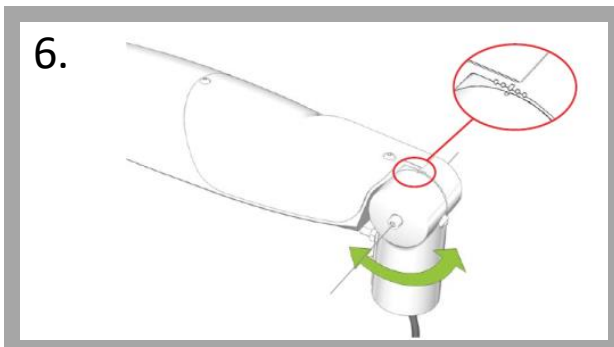

Innolumis

Maxi-Nicole

INSTALLATION MANUAL

INSTALLATIEHANDLEIDING
INSTRUCTIONS DE MONTAGE
MONTAGEANLEITUNG
ISTRUZIONI DI MONTAGGIO
INSTRUCCIONES DE MONTAJE

CAUTION, RISK OF
ELECTRIC SHOCK

IEC EN60598	IP66 IP67	IK08	220-240VAC 50-60Hz					
-----------------------	----------------------------	-------------	-----------------------	--	--	--	--	--

**USE CORRECTLY RATED POWERCORD, ACCORDING TO LOCAL LEGISLATION
ALWAYS USE FERRULES WHEN CONNECTING THE POWERCORD TO THE LUMINAIRE
CHECK MARKINGS ON POWERENTRY CONNECTOR WHEN CONNECTING THE POWERCORD**