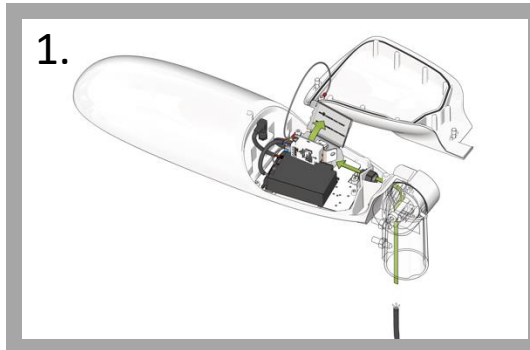

Innolumis

Maxi-Nicole

INSTALLATION MANUAL

INSTALLATIEHANDLEIDING
INSTRUCTIONS DE MONTAGE
MONTAGEANLEITUNG
ISTRUZIONI DI MONTAGGIO
INSTRUCCIONES DE MONTAJE

CAUTION, RISK OF
ELECTRIC SHOCK

IEC EN60598	IP66 IP67	IK08	220-240VAC 50-60Hz					
-----------------------	----------------------------	-------------	-----------------------	--	--	--	--	--

**USE CORRECTLY RATED POWERCORD, ACCORDING TO LOCAL LEGISLATION
ALWAYS USE FERRULES WHEN CONNECTING THE POWERCORD TO THE LUMINAIRE
CHECK MARKINGS ON POWERENTRY CONNECTOR WHEN CONNECTING THE POWERCORD**