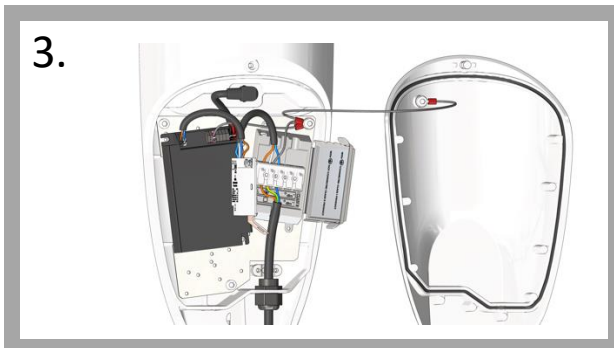

Innolumis

Maxi-Nicole

INSTALLATION MANUAL

INSTALLATIEHANDLEIDING
INSTRUCTIONS DE MONTAGE
MONTAGEANLEITUNG
ISTRUZIONI DI MONTAGGIO
INSTRUCCIONES DE MONTAJE

CAUTION, RISK OF
ELECTRIC SHOCK

IEC EN60598	IP66 IP67	IK08	220-240VAC 50-60Hz					
-----------------------	----------------------------	-------------	-----------------------	--	--	--	--	--

**USE CORRECTLY RATED POWERCORD, ACCORDING TO LOCAL LEGISLATION
ALWAYS USE FERRULES WHEN CONNECTING THE POWERCORD TO THE LUMINAIRE
CHECK MARKINGS ON POWERENTRY CONNECTOR WHEN CONNECTING THE POWERCORD**