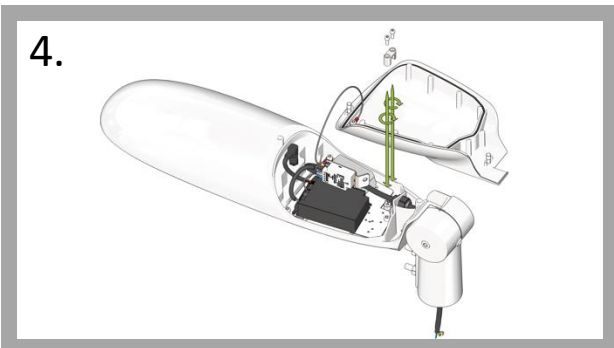

Innolumis

Maxi-Nicole

INSTALLATION MANUAL

INSTALLATIEHANDLEIDING
INSTRUCTIONS DE MONTAGE
MONTAGEANLEITUNG
ISTRUZIONI DI MONTAGGIO
INSTRUCCIONES DE MONTAJE

CAUTION, RISK OF
ELECTRIC SHOCK

IEC EN60598	IP66 IP67	IK08	220-240VAC 50-60Hz					
-----------------------	----------------------------	-------------	-----------------------	--	--	--	--	--

**USE CORRECTLY RATED POWERCORD, ACCORDING TO LOCAL LEGISLATION
ALWAYS USE FERRULES WHEN CONNECTING THE POWERCORD TO THE LUMINAIRE
CHECK MARKINGS ON POWERENTRY CONNECTOR WHEN CONNECTING THE POWERCORD**