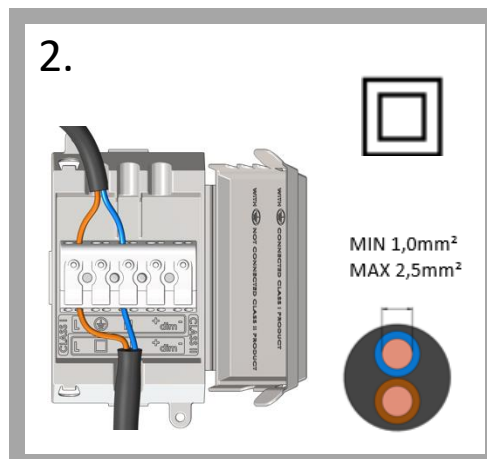

Innolumis

Maxi-Nicole

INSTALLATION MANUAL

INSTALLATIEHANDLEIDING
INSTRUCTIONS DE MONTAGE
MONTAGEANLEITUNG
ISTRUZIONI DI MONTAGGIO
INSTRUCCIONES DE MONTAJE

CAUTION, RISK OF
ELECTRIC SHOCK

IEC EN60598	IP66 IP67	IK08	220-240VAC 50-60Hz					
-----------------------	----------------------------	-------------	-----------------------	--	--	--	--	--

**USE CORRECTLY RATED POWERCORD, ACCORDING TO LOCAL LEGISLATION
ALWAYS USE FERRULES WHEN CONNECTING THE POWERCORD TO THE LUMINAIRE
CHECK MARKINGS ON POWERENTRY CONNECTOR WHEN CONNECTING THE POWERCORD**